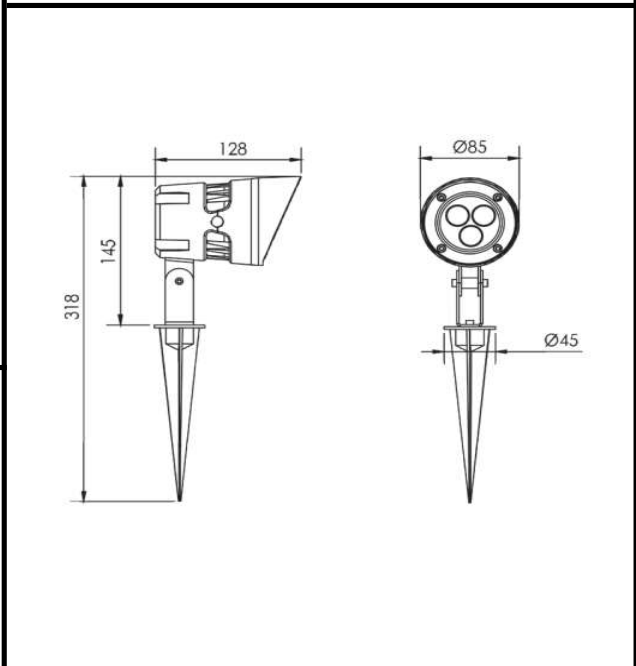

Sovitron Interior Pvt.Ltd.

Model Name	GOTHIC-1105S/DL-OSL-1105S-C10
Description	Flood light

Technical description	Image
-----------------------	-------

Dimension	Dia=85mm L=128mm H=145mm
Frame	Aluminium Die-cast
Color Tempertaure	4000K
Power	10 W
Total Luminous Flux	650 lm
Efficacy	65 lm/W
IP rating	66
Beam angle	25°
Color Rendering	≥80
Mounting	Spike Mounted
Optics	Lens & Clear Glass
Dimming	NON-Dimmable
Operating Voltage	220-240 VAC
Standard Lifetime	L70 minimum at 50,000 burning hours

Dimension diagram

Remarks:-